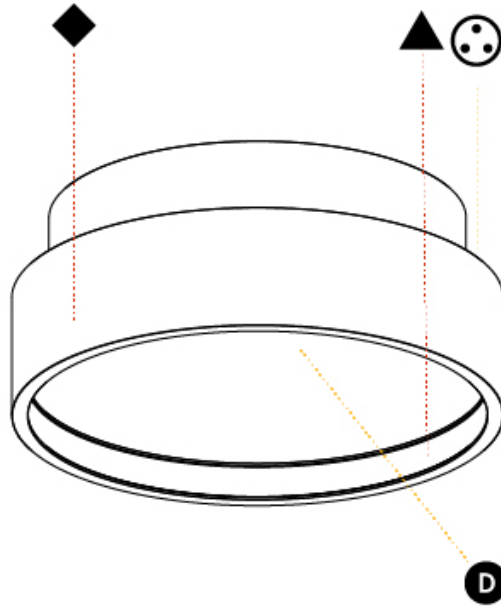

SIGN DIVA SURFACE

A3D085-

PROJECT _____

TYPE _____

SPECIFIER _____

QUANTITY _____

DATE _____